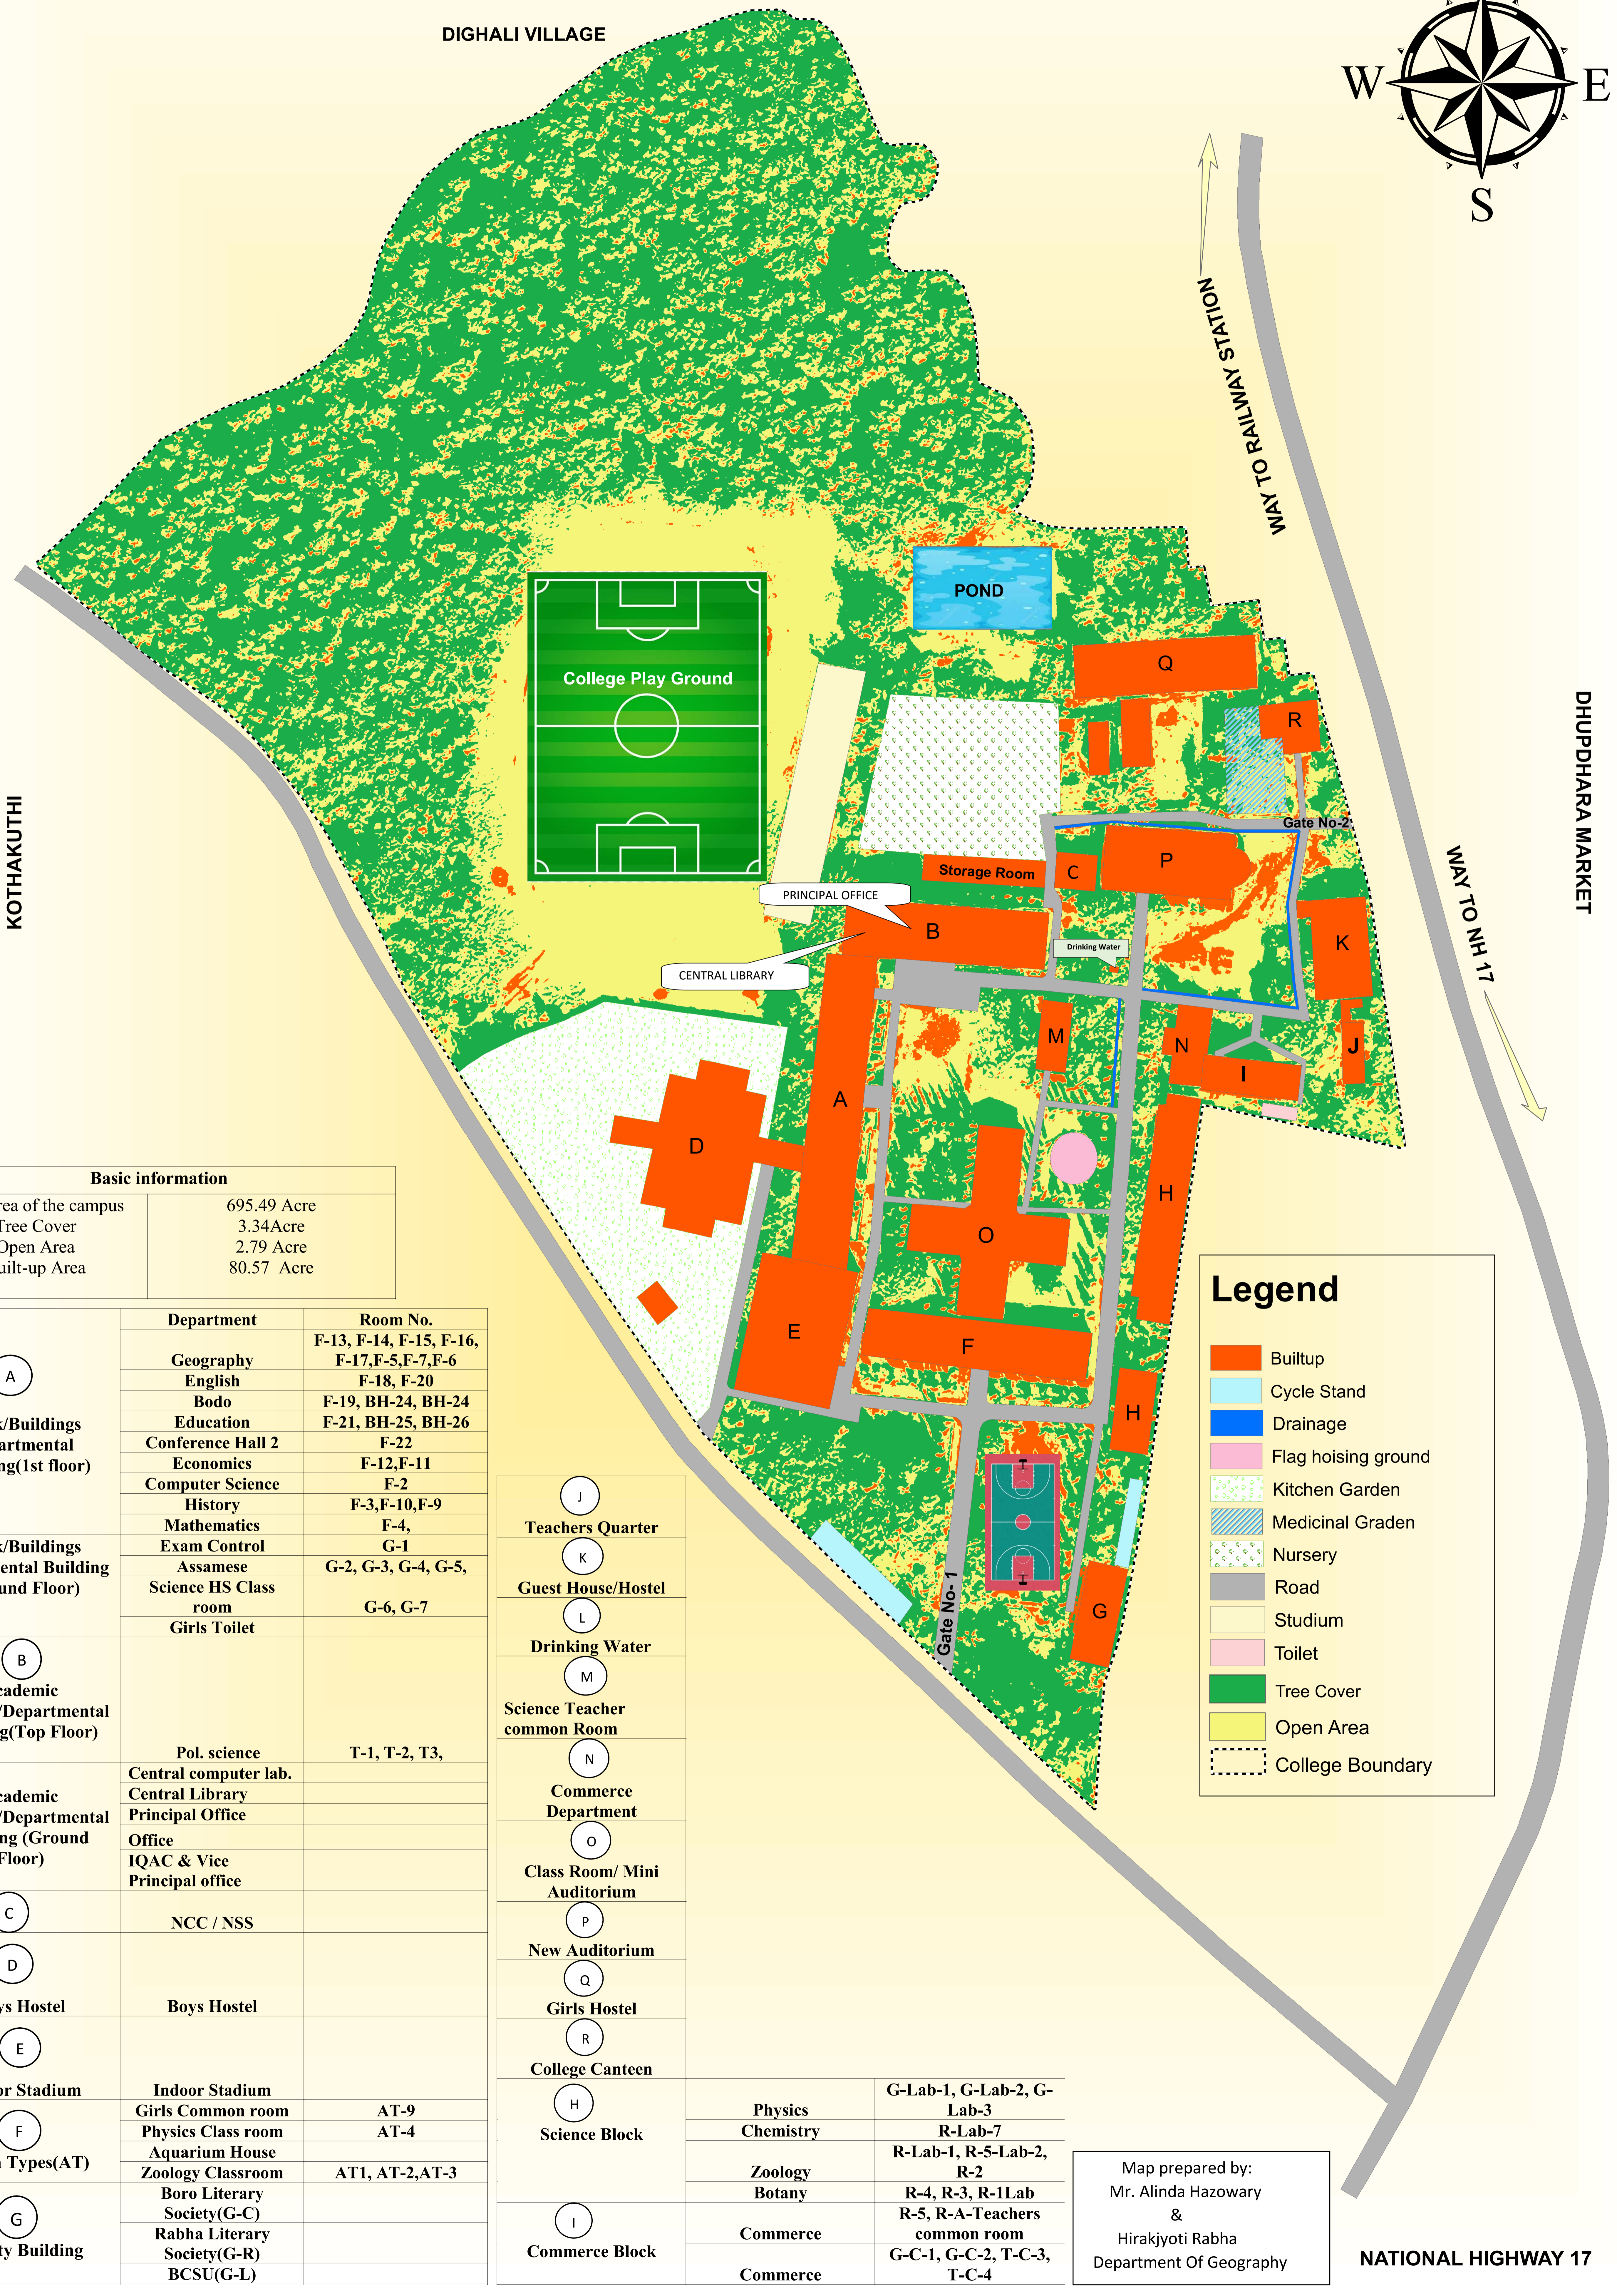

# MAP OF BIKALI COLLEGE CAMPUS

DIGHALI VILLAGE

### Basic information

Total area of the campus	695.49 Acre
Tree Cover	3.34Acre
Open Area	2.79 Acre
Built-up Area	80.57 Acre

Block/Buildings	Department	Room No.
A Block/Buildings Departmental Building(1st floor)	Geography	F-13, F-14, F-15, F-16, F-17,F-5,F-7,F-6
	English	F-18, F-20
	Bodo	F-19, BH-24, BH-24
	Education	F-21, BH-25, BH-26
	Conference Hall 2	F-22
	Economics	F-12,F-11
	Computer Science	F-2
	History	F-3,F-10,F-9
	Mathematics	F-4,
	Exam Control	G-1
B Academic Building/Departmental Building(Top Floor)	Pol. science	T-1, T-2, T3,
	Central computer lab.	
	Central Library	
C Academic Building/Departmental Building (Ground Floor)	Principal Office	
	Office	
	IQAC & Vice Principal office	
D Boys Hostel	NCC / NSS	
	Boys Hostel	
E Indoor Stadium	Indoor Stadium	
	Girls Common room	AT-9
	Physics Class room	AT-4
	Aquarium House	
F Assam Types(AT)	Zoology Classroom	AT1, AT-2,AT-3
	Boro Literary Society(G-C)	
	Rabha Literary Society(G-R)	
G Society Building	BCSU(G-L)	
J Teachers Quarter		
K Guest House/Hostel		
L Drinking Water		
M Science Teacher common Room		
N Commerce Department		
O Class Room/ Mini Auditorium		
P New Auditorium		
Q Girls Hostel		
R College Canteen		
H Science Block	Physics	G-Lab-1, G-Lab-2, G- Lab-3
	Chemistry	R-Lab-7
	Zoology	R-Lab-1, R-5-Lab-2, R-2
	Botany	R-4, R-3, R-1Lab
I Commerce Block	Commerce	R-5, R-A-Teachers common room
	Commerce	G-C-1, G-C-2, T-C-3, T-C-4

### Legend

- Builtup
- Cycle Stand
- Drainage
- Flag hoising ground
- Kitchen Garden
- Medicinal Graden
- Nursery
- Road
- Studium
- Toilet
- Tree Cover
- Open Area
- College Boundary

Map prepared by:  
Mr. Alinda Hazowary  
&  
Hirakjyoti Rabha  
Department Of Geography

NATIONAL HIGHWAY 17